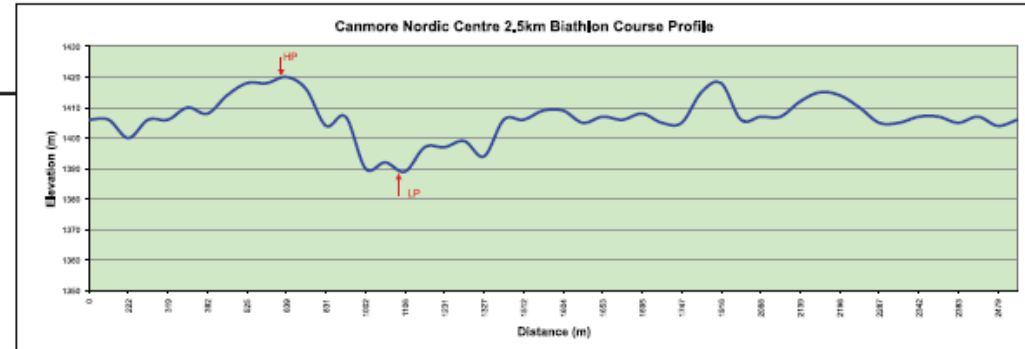

World Junior/U23 Trials

Dec 12 – 16, 2018 – Canmore

2.5 km Course

Course Information

Height Difference (HD): 31 m
Lowest Point (LP): 1389 m
Maximum Climb (MC): 20 m
Highest Point (HP): 1420 m
Total Climb (TC): 79 m
Total Distance: 2643 m
Colour: Green