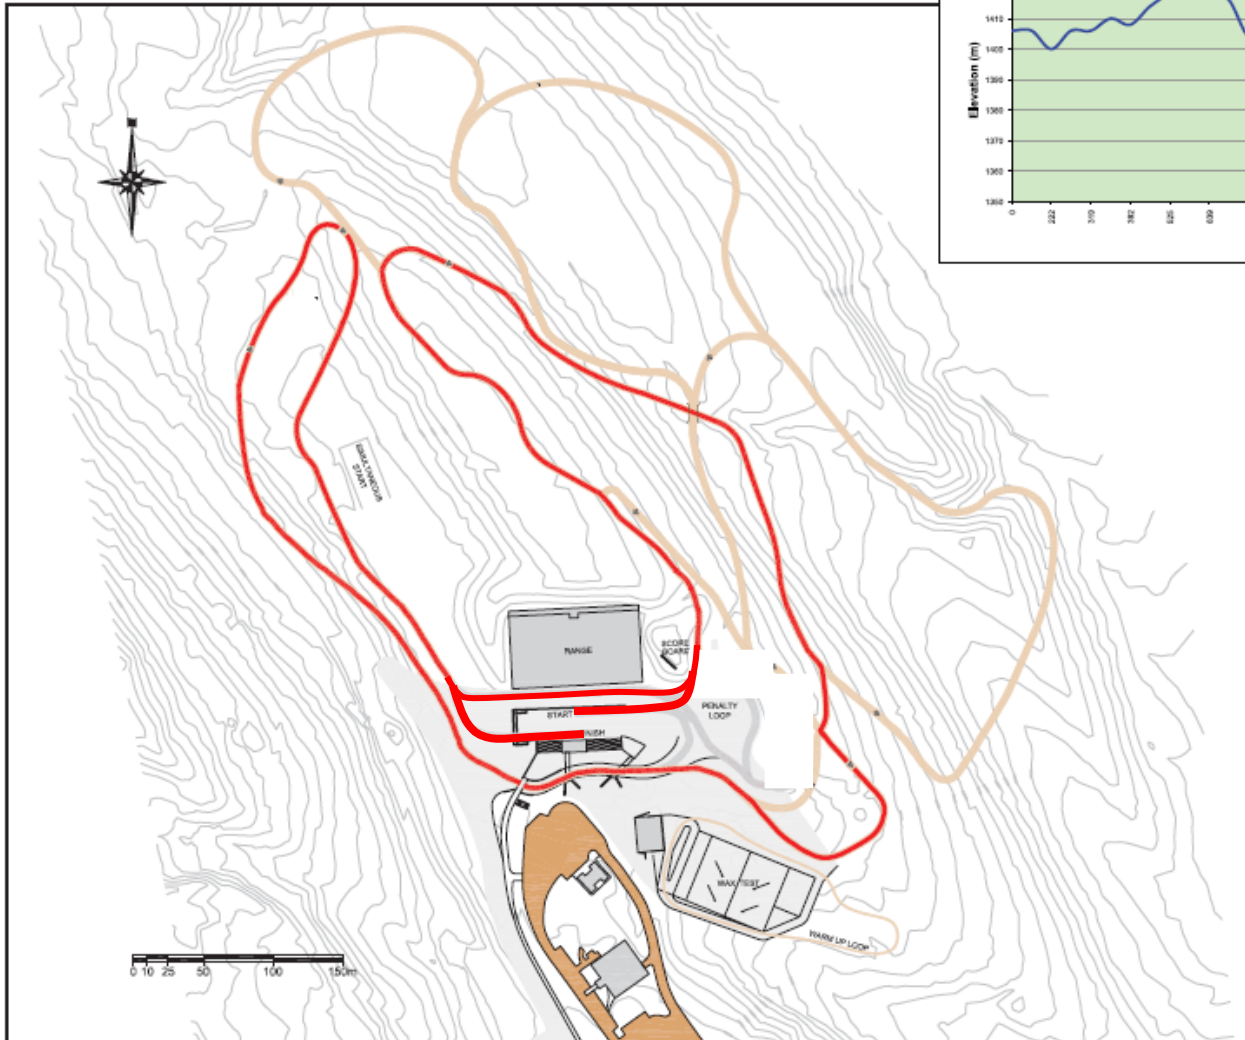

World Junior/U23 Trials

Dec 12 – 16, 2018 – Canmore

2.5 km Course

Course Information

Height Difference (HD): 31 m
Lowest Point (LP): 1389 m
Maximum Climb (MC): 20 m
Highest Point (HP): 1420 m
Total Climb (TC): 79 m
Total Distance: 2643 m
Colour: Green

**CANMORE
NORDIC
CENTRE
Provincial
Park**