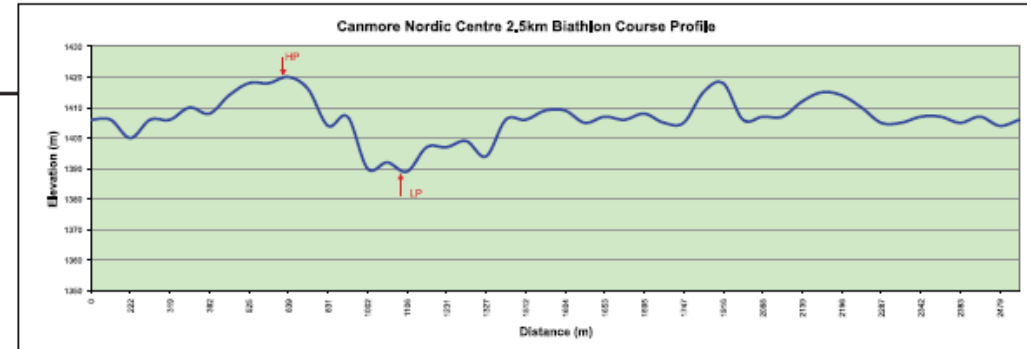

# Alberta Cup 1 and 2

Dec 18, 19 2021 – Canmore

### Course Information

Height Difference (HD): 31 m  
Lowest Point (LP): 1389 m  
Maximum Climb (MC): 20 m  
Highest Point (HP): 1420 m  
Total Climb (TC): 79 m  
Total Distance: 2643 m  
Colour: Green