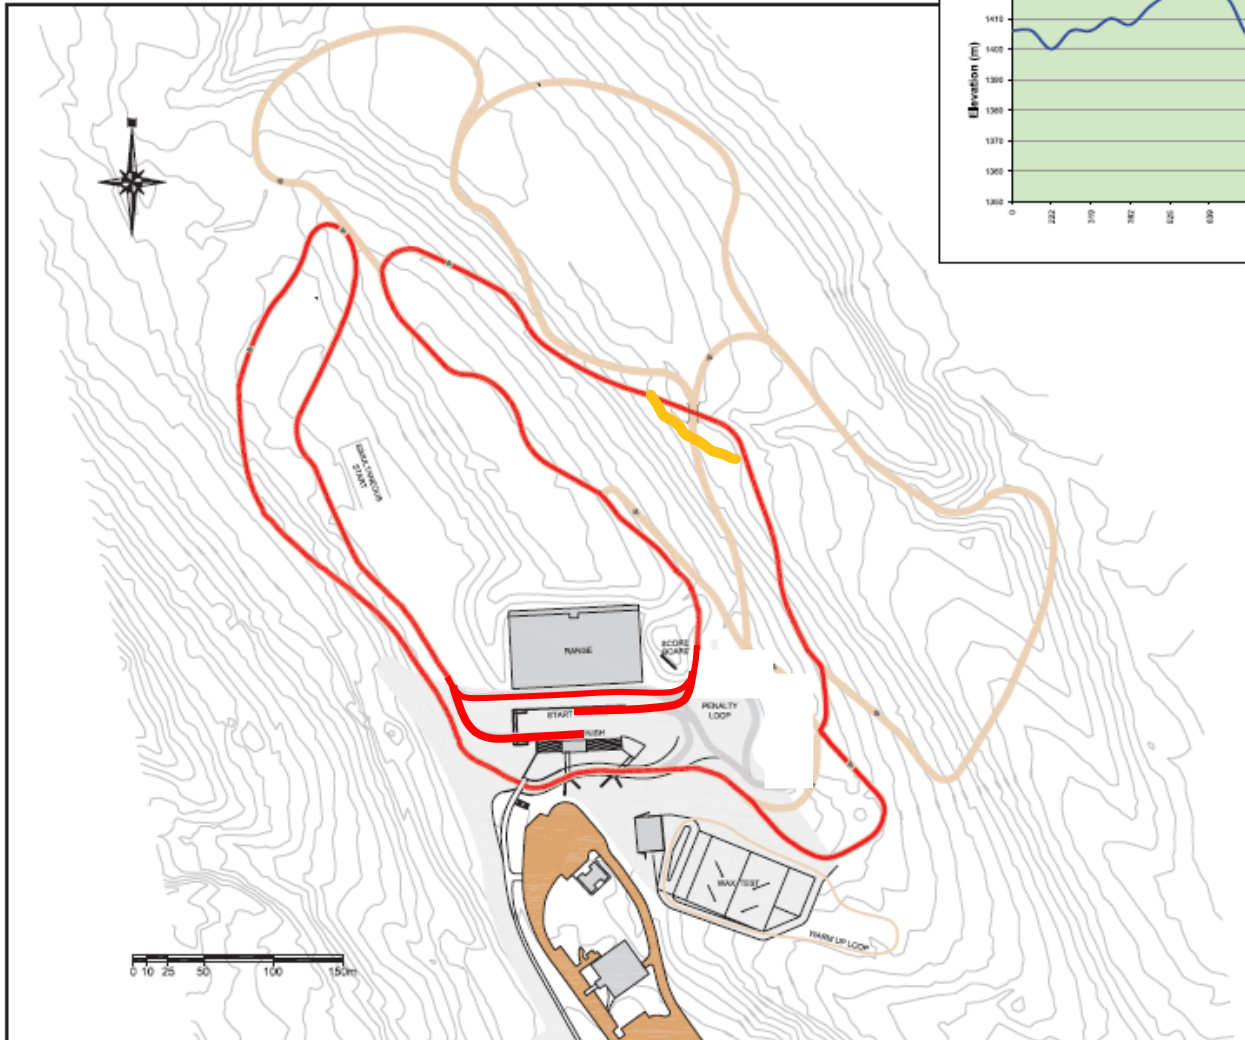

# Alberta Cup 1 and 2

Dec 18, 19 2021 – Canmore

## 2.5 km Course

### Course Information

Height Difference (HD): 31 m  
Lowest Point (LP): 1389 m  
Maximum Climb (MC): 20 m  
Highest Point (HP): 1420 m  
Total Climb (TC): 79 m  
Total Distance: 2643 m  
Colour: Green

**CANMORE  
NORDIC  
CENTRE  
Provincial  
Park**