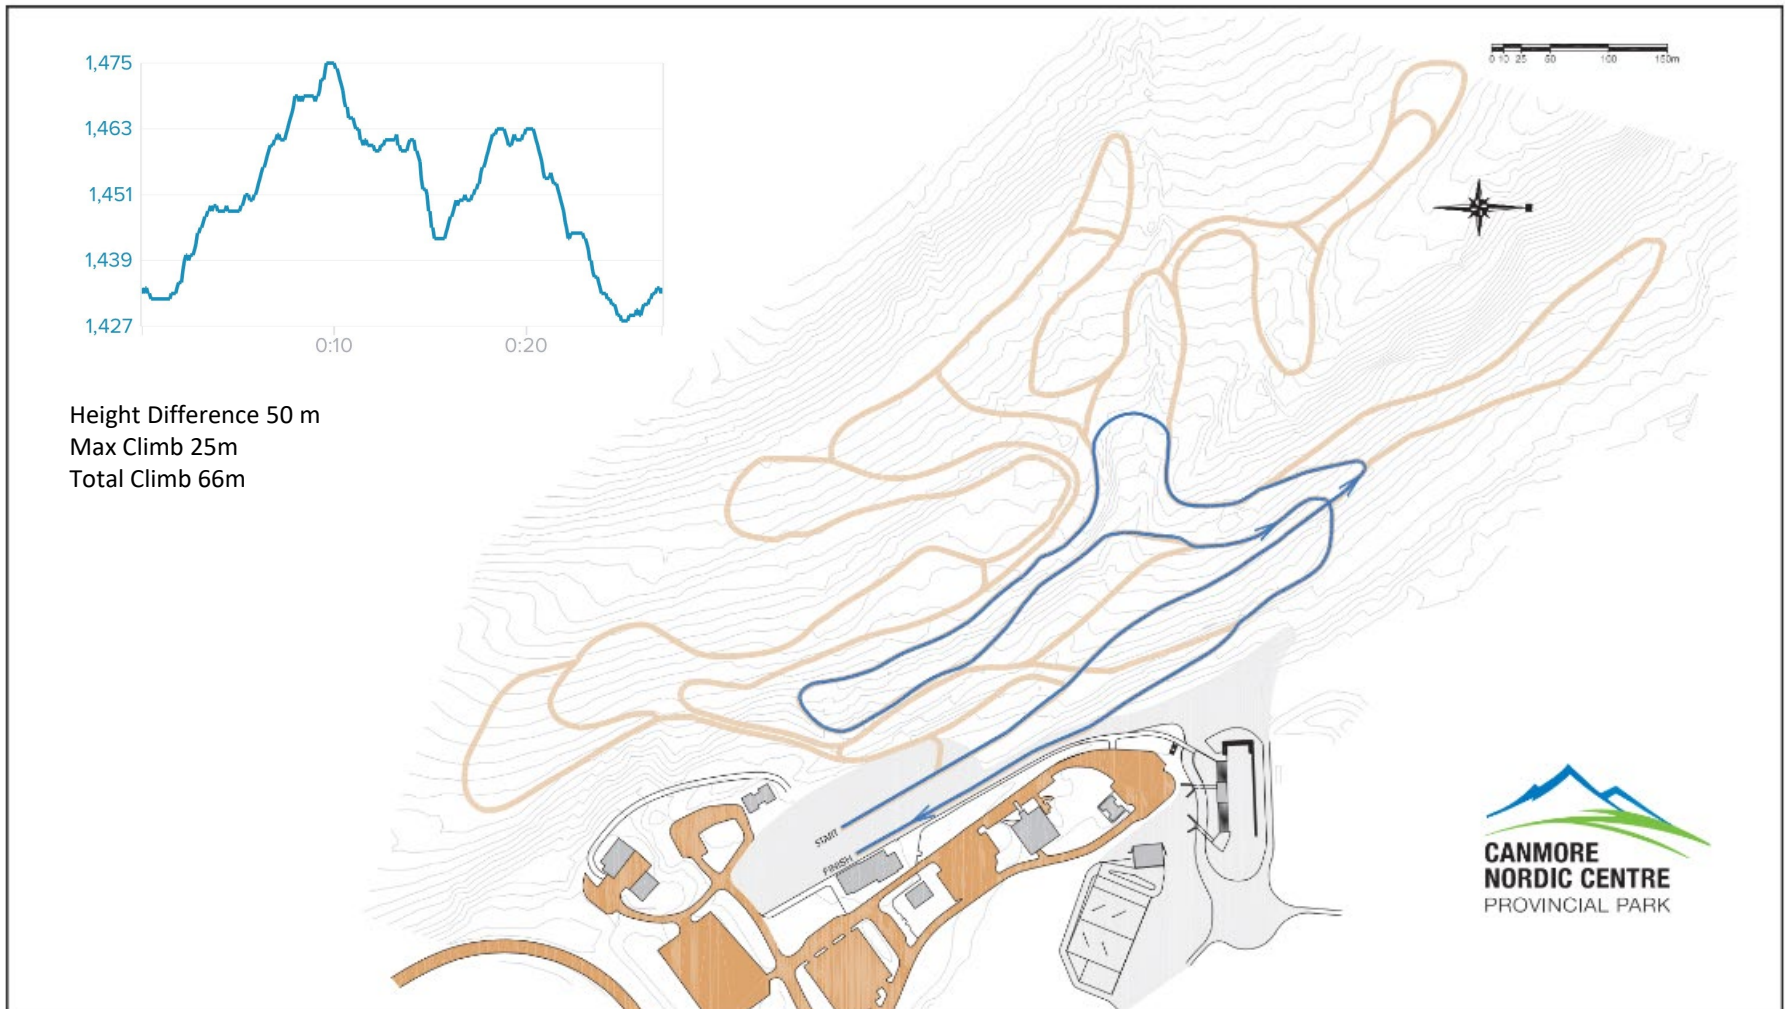

Course Map  
300 M Sprint

Course Map  
750m Sprint / x2 U12 Mass Start

Course Map  
1km Sprint

## Course Map 2 km Mass Start

## Course Map 2.5 km Mass Start