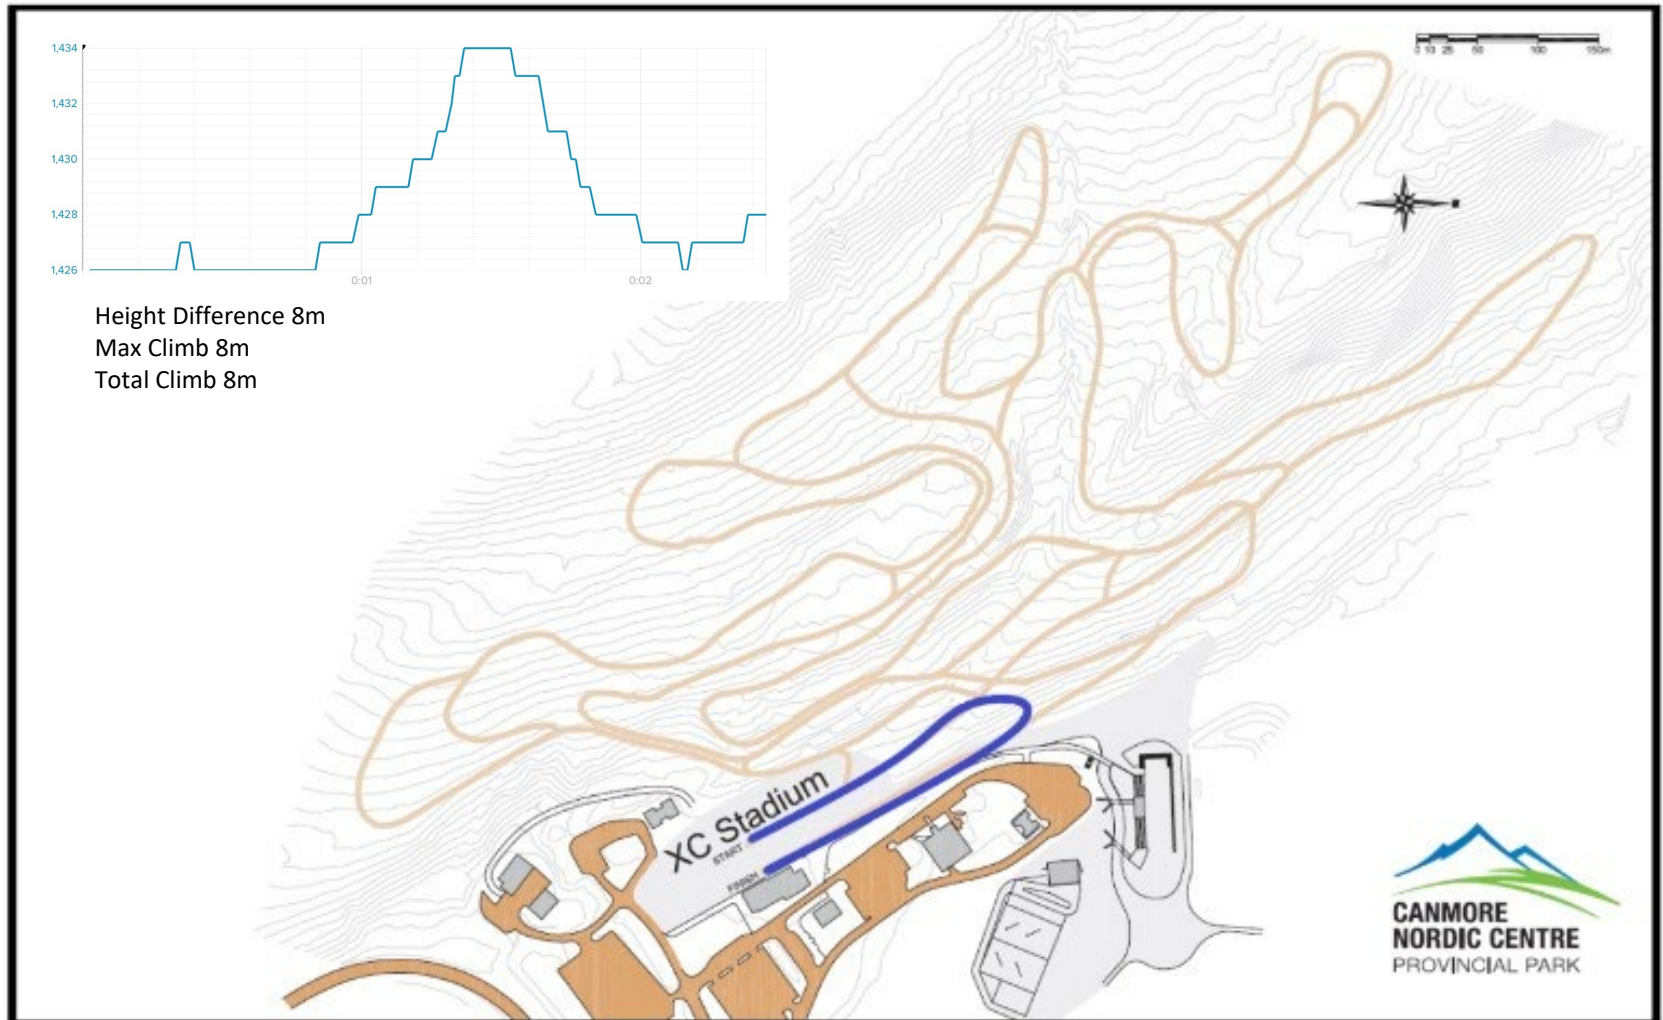

Course Map  
300 M Sprint

Course Map  
750m Sprint / x2 U12 Mass Start

Course Map  
1km Sprint

## Course Map 2 km Mass Start

## Course Map 2.5 km Mass Start